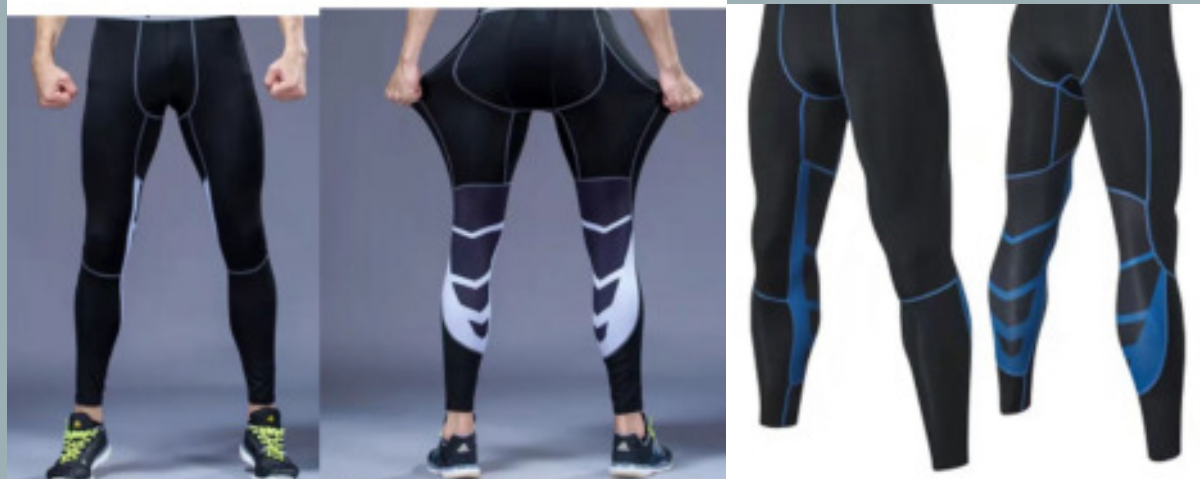

LEGGINGS

BCGLI 11

BCGLI 13

BCGLI 12

BCGLI 15

WOMEN&GIRLS LEGGINGS CHART

WOMEN & GIRLS LEGGINGS SIZE CHART

NUMBER SIZE	LETTER SIZE	WAIST	HIP
6 - 8 K	S- KIDS	20"	25" - 26"
10 - 12 K	M - KIDS	22"	27" - 28"
14 - 16 K	L - KIDS	24"	29" - 30"
18 - 20 K	XL - KIDS	26"	31" - 32"
24W, 26W	XS - WOMEN	24" - 26"	31" - 33"
28W, 30W	S - WOMEN	27" - 30"	34" - 37"
32W, 34W	M - WOMEN	31" - 34"	38" - 41"
36W, 38W	L - WOMEN	35" - 38"	42" - 45"
40W, 42W	XL - WOMEN	39" - 42"	46" - 48"