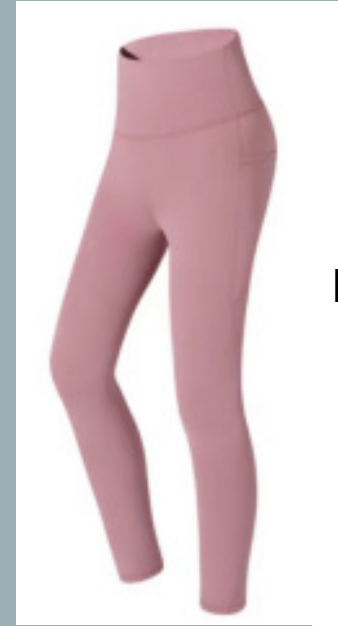

LEGGINGS

BCGLI 11

BCGLI 13

BCGLI 12

BCGLI 15

WOMEN&GIRLS LEGGINGS CHART

WOMEN & GIRLS LEGGINGS SIZE CHART

NUMBER SIZE	LETTER SIZE	WAIST	HIP
6 - 8 K	S- KIDS	20"	25" - 26"
10 - 12 K	M - KIDS	22"	27" - 28"
14 - 16 K	L - KIDS	24"	29" - 30"
18 - 20 K	XL - KIDS	26"	31" - 32"
24W, 26W	XS - WOMEN	24" - 26"	31" - 33"
28W, 30W	S - WOMEN	27" - 30"	34" - 37"
32W, 34W	M - WOMEN	31" - 34"	38" - 41"
36W, 38W	L - WOMEN	35" - 38"	42" - 45"
40W, 42W	XL - WOMEN	39" - 42"	46" - 48"

MENS SIZE CHART

	SMALL	MEDIUM	LARGE
WAIST	20.5	22	23.5
HIP	14	15	16
LENGTH	31	31.5	32

BCGLI13

*We customize according to customer's requests (size, colors, designs)

MENS SIZE CHART

	MEDIUM	LARGE	XLARGE
	23.5	25	26.5
	16	17	18
	32	32.5	33